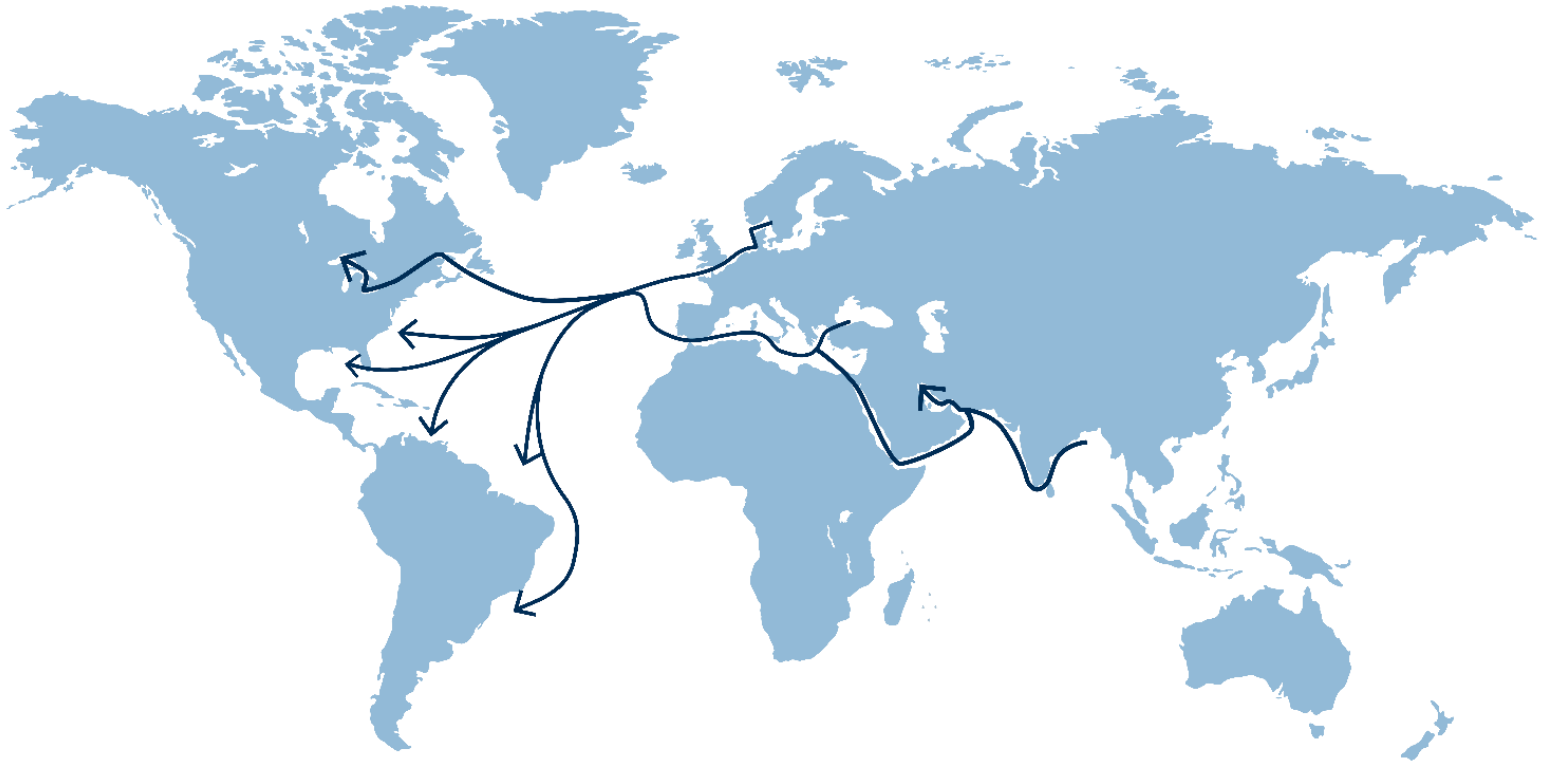

TRADING ROUTES